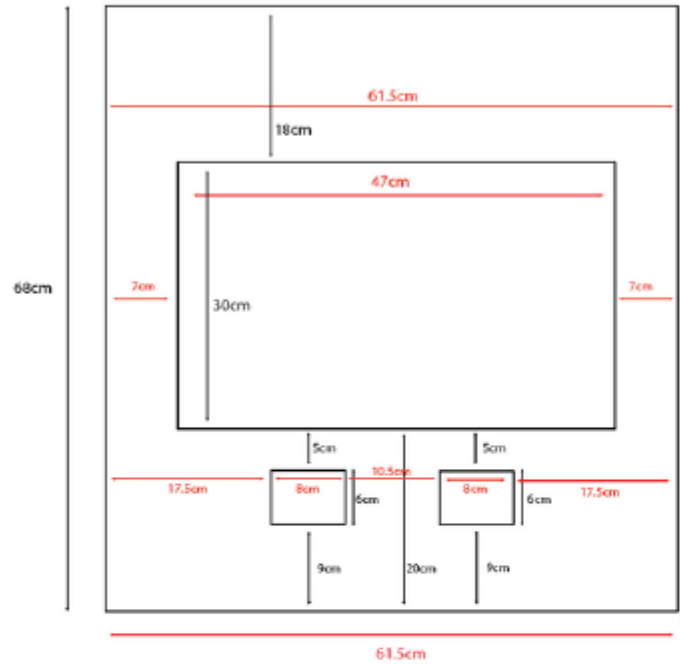

Re-branding/Measurement (Digital Screen WhackAMole Machine)

Front Screen

Top Mouse Hole

Side

Front Door