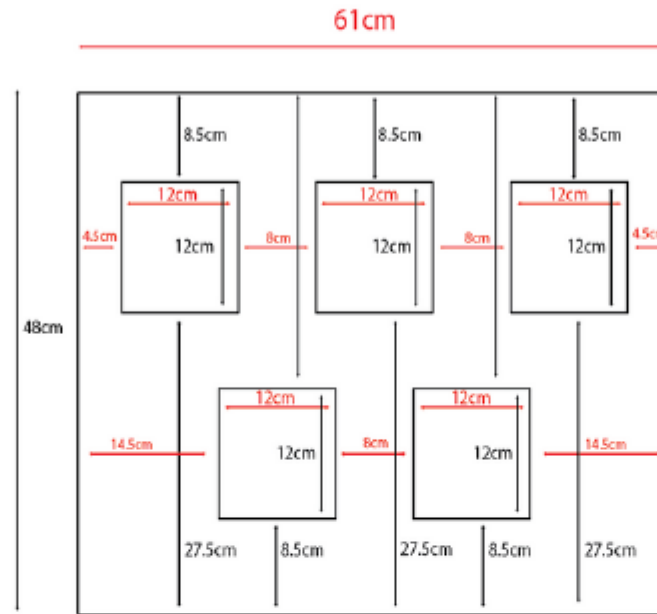

Re-branding/Measurement (Digital Screen WhackAMole Machine)

Front Screen

Top Mouse Hole

Side

Front Door