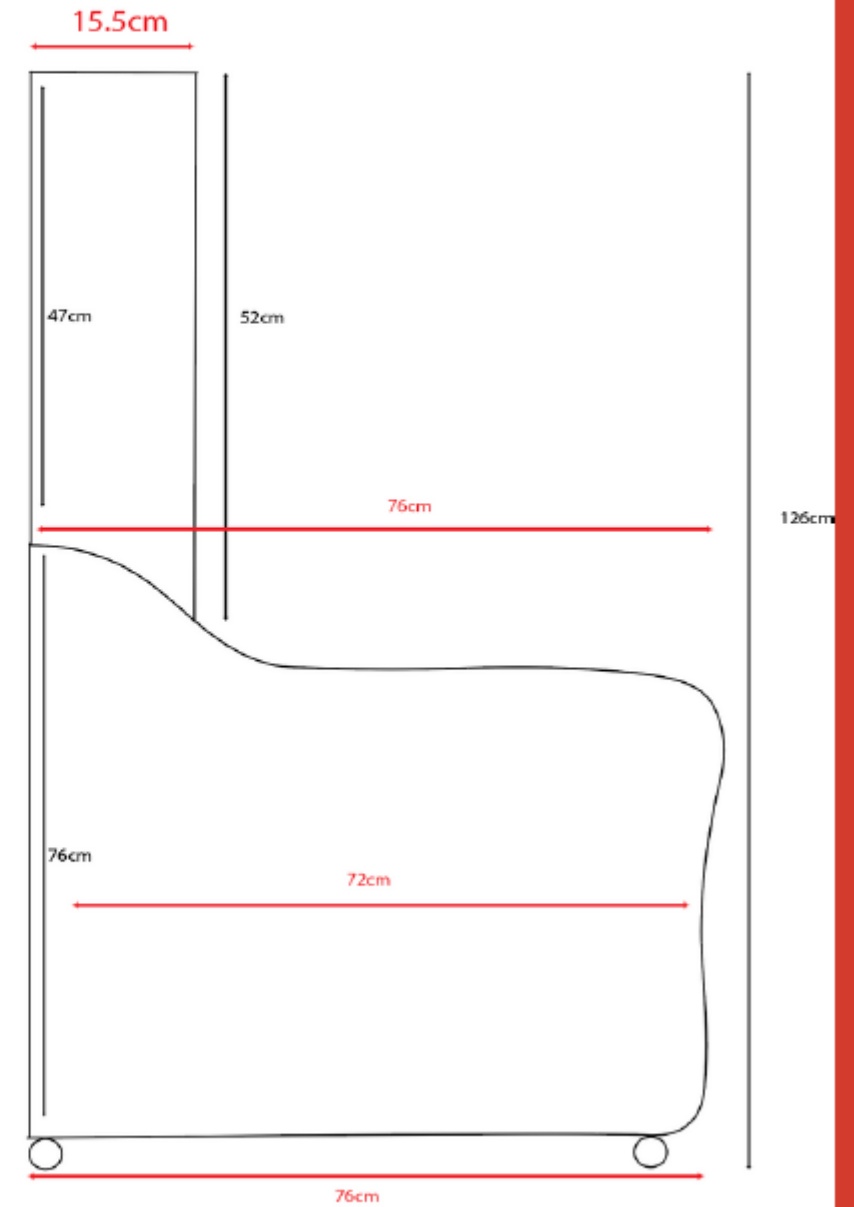

Re-branding/Measurement (Digital Screen WhackAMole Machine)

Front Screen

Top Mouse Hole

Side

Front Door